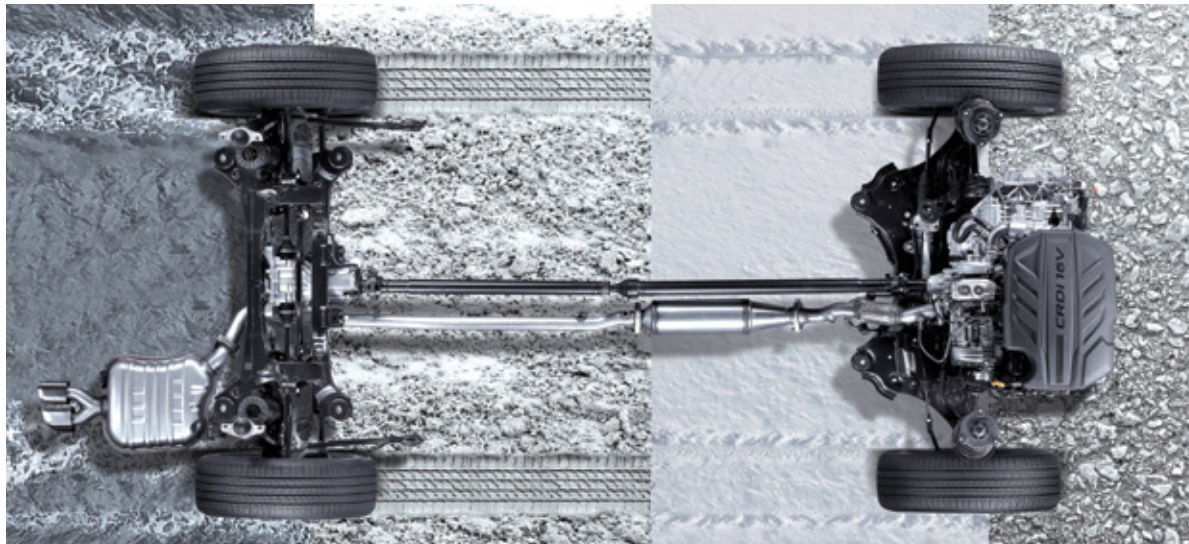

The Santa Fe is the first SUV with HTRAC technology, allowing you to choose the ideal driving mode for your road adventures. City or crosscountry driving, with the HTRAC technology you will always have the power to go further on the road.

全新 Santa Fe 是現代汽車首個四輪驅動車款採用 HTRAC 技術，你可選擇最合適自己的駕駛模式。無論城市或村野，HTRAC 技術令所有旅程都盡在掌控之中。

HTRAC All-Wheel Drive

HTRAC is an electronic all-wheel drive system that automatically detects vehicle's speed and road conditions to control braking between the left and right wheels and apply active torque control between the front and rear axles, in order to ensure stability while driving and cornering on slippery roads.

HTRAC 四輪驅動

HTRAC是一套電子四驅系統，可自動監測車輛的速度和路面情況，而控制左右輪的制動，並在前後軸之間施加主動扭矩控制，以確保在濕滑道路上和轉彎時的穩定性。