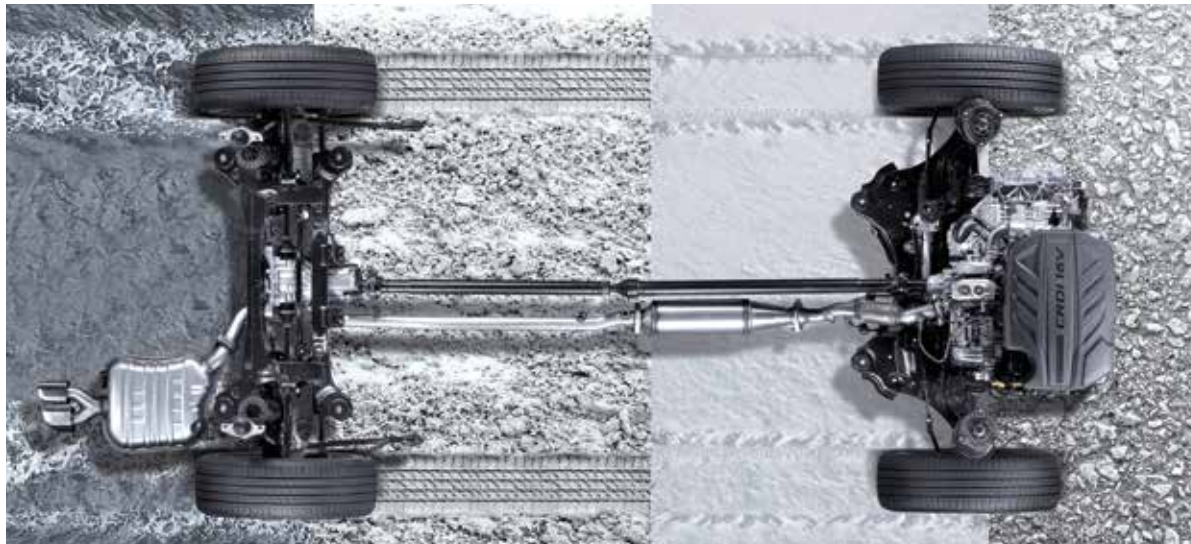

The Santa Fe is the first SUV with HTRAC technology, allowing you to choose the ideal driving mode for your road adventures. City or crosscountry driving, with the HTRAC technology you will always have the power to go further on the road.

全新 Santa Fe 是現代汽車首個四輪驅動車款採用 HTRAC 技術，你可選擇最合適自己的駕駛模式。無論城市或村野，HTRAC 技術令所有旅程都盡在掌控之中。

HTRAC All-Wheel Drive

HTRAC is an electronic all-wheel drive system that automatically detects vehicle's speed and road conditions to control braking between the left and right wheels and apply active torque control between the front and rear axles, in order to ensure stability while driving and cornering on slippery roads.

HTRAC 四輪驅動

HTRAC是一套電子四驅系統，可自動監測車輛的速度和路面情況，而控制左右輪的制動，並在前後軸之間施加主動扭矩控制，以確保在濕滑道路上和轉彎時的穩定性。